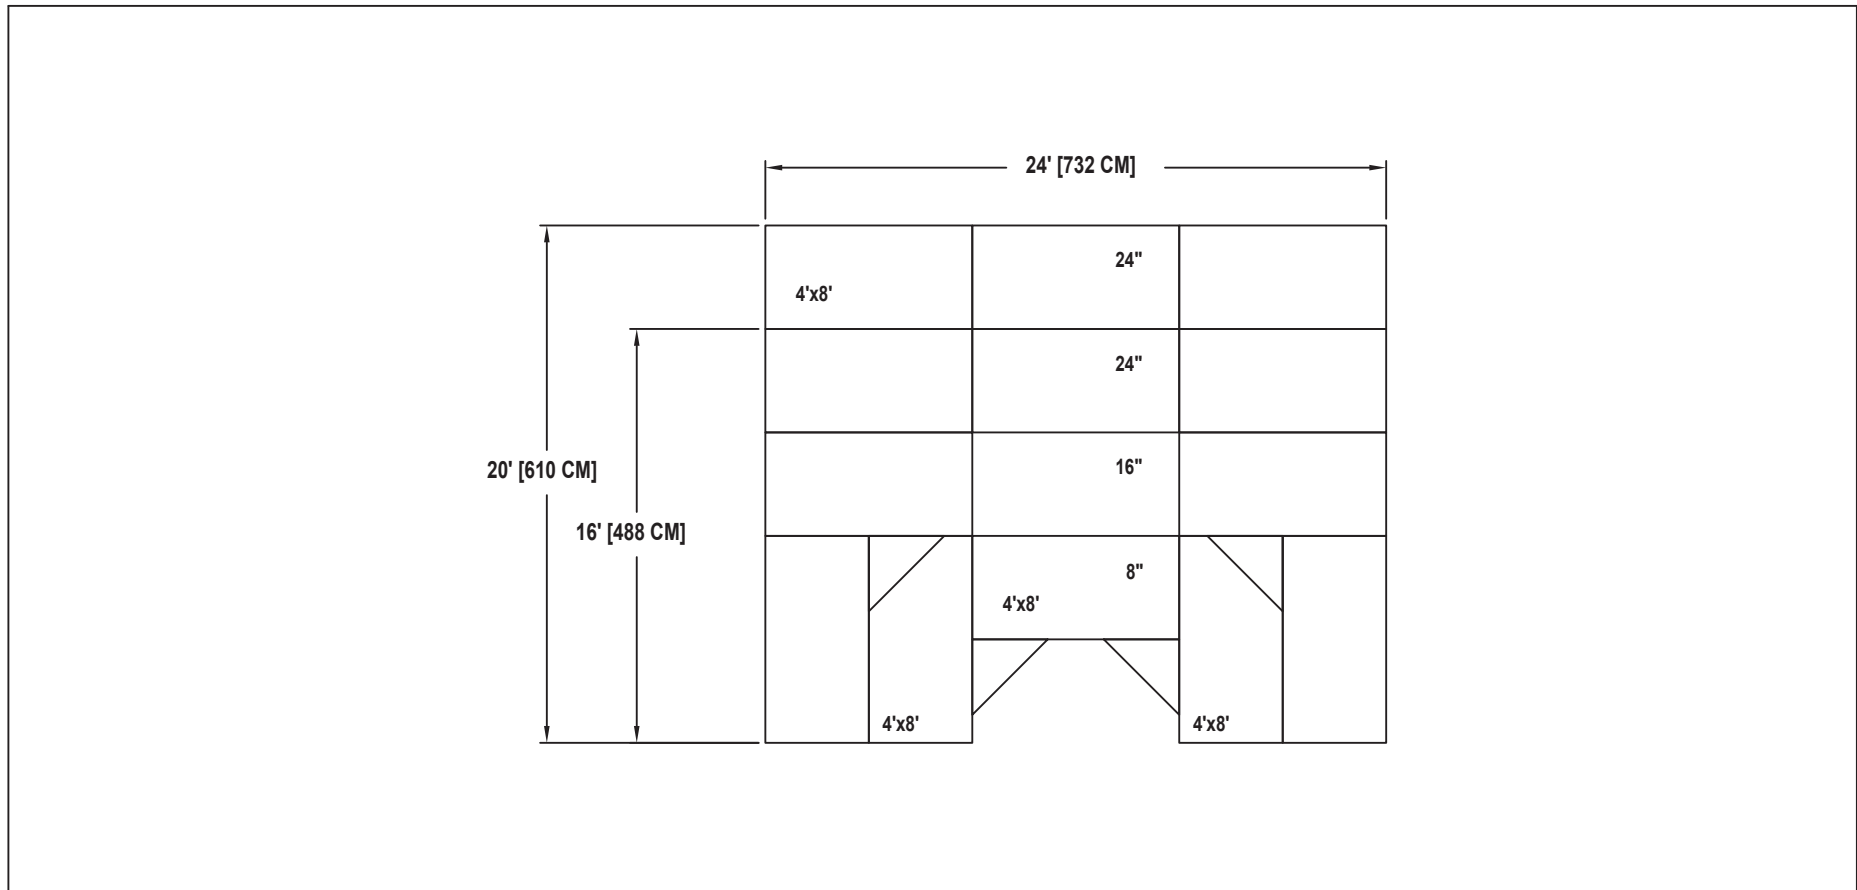

BAND / ORCHESTRA RECTANGULAR RISER SET NO. 105 WITH NO.10 EXTENSION

SEATING CAPACITY NOT USING THE FLOOR, 33 (SEATS 39 WITH EXTENSION).
SEATING CAPACITY WITH ONE ROW ON THE FLOOR, 36 (SEATS 42 WITH EXTENSION).
SEATING CAPACITY IS BASED ON 32" CHAIR SPACING.